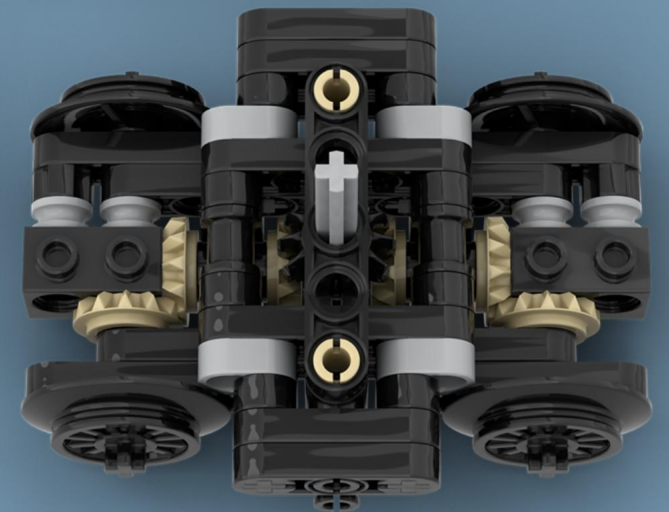

Motorized Technic Train Bogie with Buffers (version 2)

Plus a regular bogie from the 4564 train set, and a motor mount.

without the buffers

8x
41677
Black

1x
3004
Black

1x
3022
Black

1x
2431
Black

3x
3020
Black

2x
32065
Black

12x
32062
Black

2x
32000
Black

6x
6632
Black

2x
2825
Black

2x
3001
Black

1x
4025
Black

2x
3069b
Black